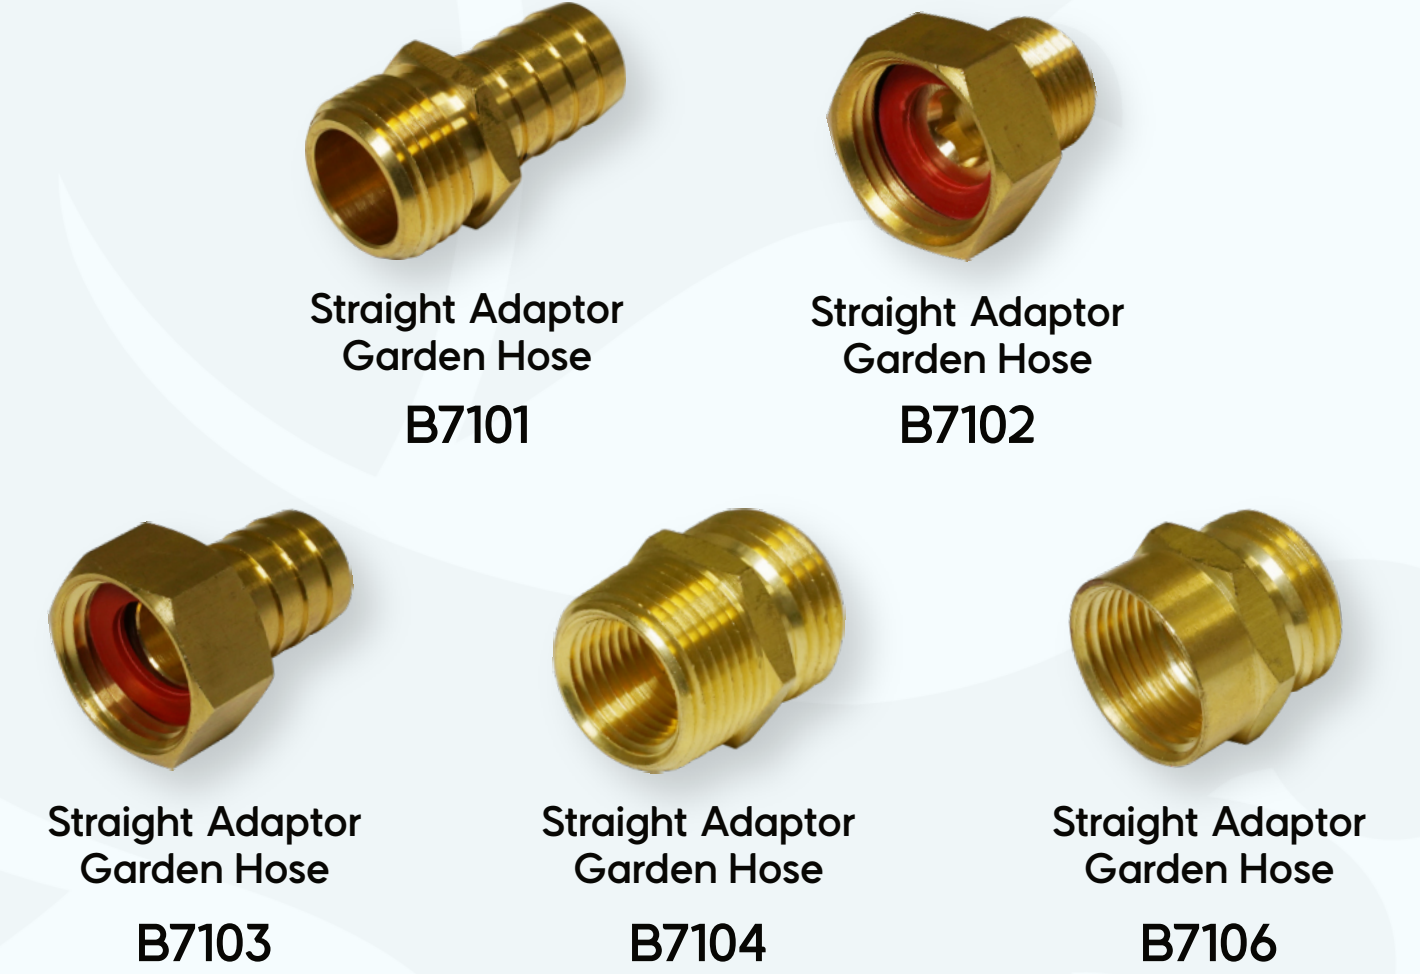

Brass Compression D.O.T. Air Brake Fittings

D.O.T. Air Brake Couplings & Terminal Bolts

Brass Push-to-Connect D.O.T. Air Brake Fittings

Garden Hose Adaptors

Brass Pipe Fittings

Brass Ball Valve

Brass Hose Barb Fittings