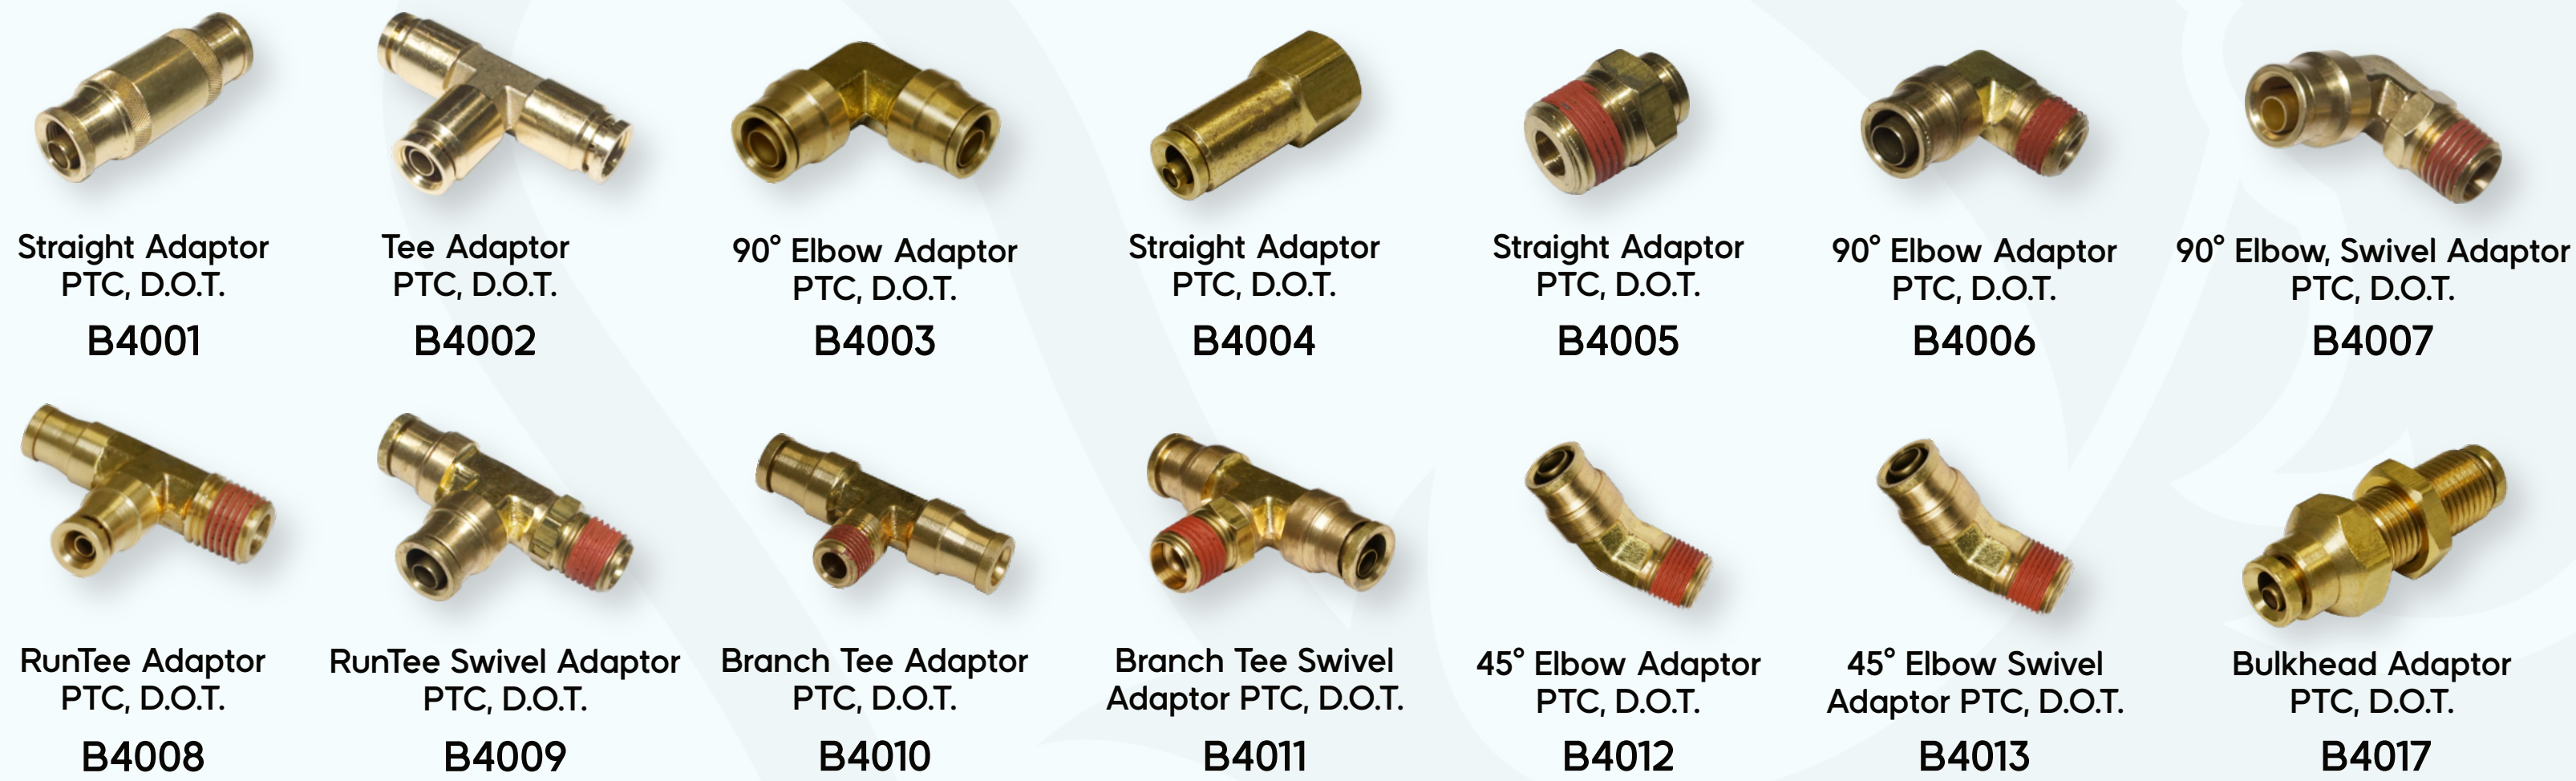

Brass Compression D.O.T. Air Brake Fittings

D.O.T. Air Brake Couplings & Terminal Bolts

Brass Push-to-Connect D.O.T. Air Brake Fittings

Garden Hose Adaptors

Brass Pipe Fittings

Brass Ball Valve

Brass Hose Barb Fittings